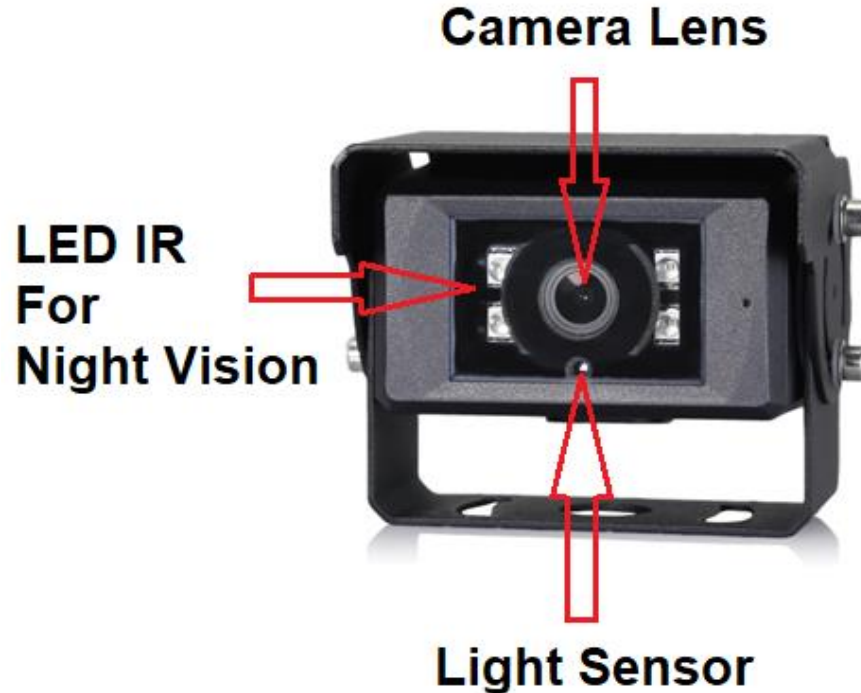

Reverse the vehicle safely and see what is behind vehicle.

System Features.

Features:

- Waterproof, metal frame.
- 12/24 V Operation.
- Can be connected to 3 cameras
- Vibration Proof
- Extreme temperature operation.
- Automatic pop up rear camera view when reverse gear is engaged.

5" Monitor

Installation Bracket 

System Features.

IR Camera

Features:

- **Metal Frame.**
- **Waterproof.**
- **Wide operation temperature:
-40 to +80 Deg.C**
- **Night Vision**
- **In built heater (Heater in camera starts when temperature goes below zero Deg.C.**