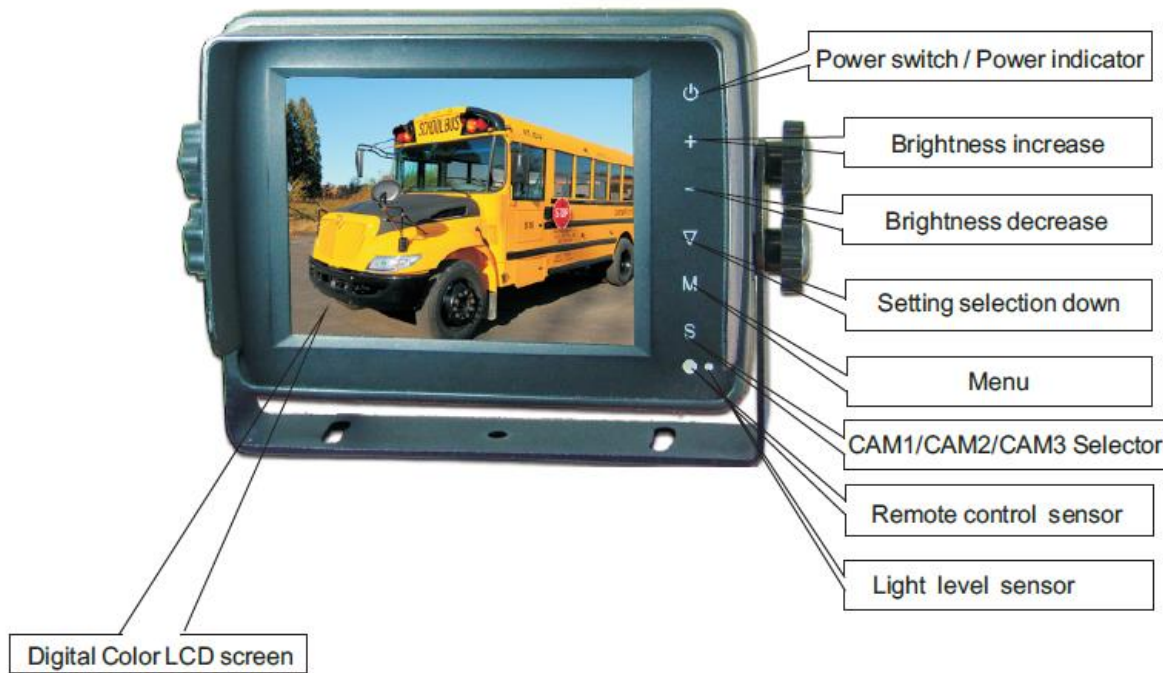

Tropicool Car Gadgets Pvt. Ltd.

LUXURY & SAFETY ON WHEELS

Rear View Camera System for Army Vehicles .

System comprises of.

Monitor

IR Camera

Video cable- Chassis

Antitheft Box for camera

Reverse the vehicle safely and see what is behind vehicle.

System Features.

Features:

- Waterproof, metal frame.
- 12/24 V Operation.
- Can be connected to 3 cameras
- Vibration Proof
- Extreme temperature operation.
- Automatic pop up rear camera view when reverse gear is engaged.

5" Monitor

Installation Bracket 

System Features.

IR Camera

Features:

- **Metal Frame.**
- **Waterproof.**
- **Wide operation temperature:
-40 to +80 Deg.C**
- **Night Vision**
- **In built heater (Heater in camera starts when temperature goes below zero Deg.C.**